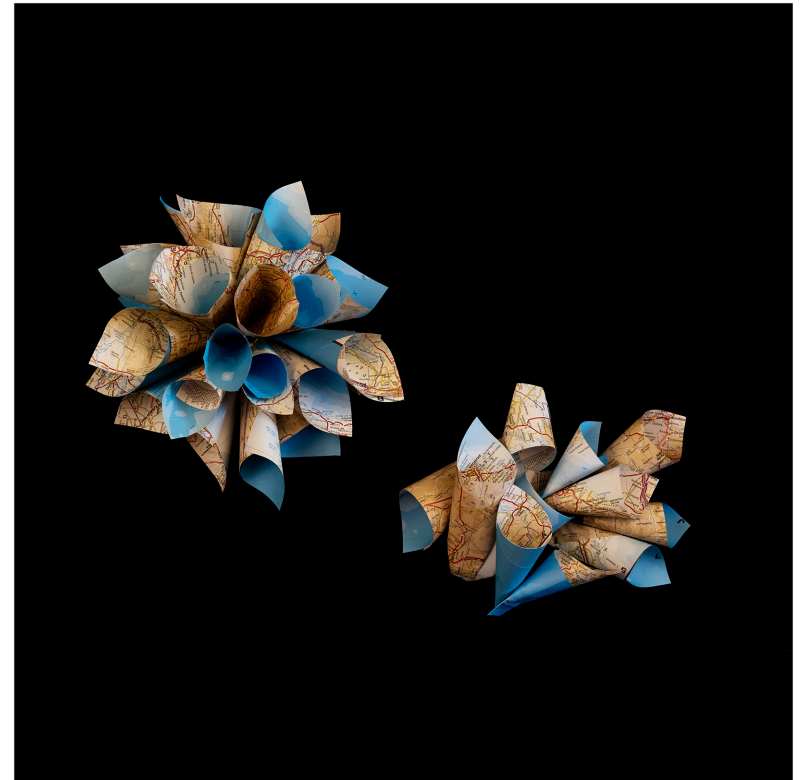

30"x 30" framed - £1500. Unframed £1150. Limited edition of 8
20"x 20" framed - £850. Unframed £600. Limited edition of 12

Mexico: Flower Dreams

Growth, money, more
World Class, striding, preening
Disparity, huge
Blooming dreams,
Withered dreams,
Dead dreams